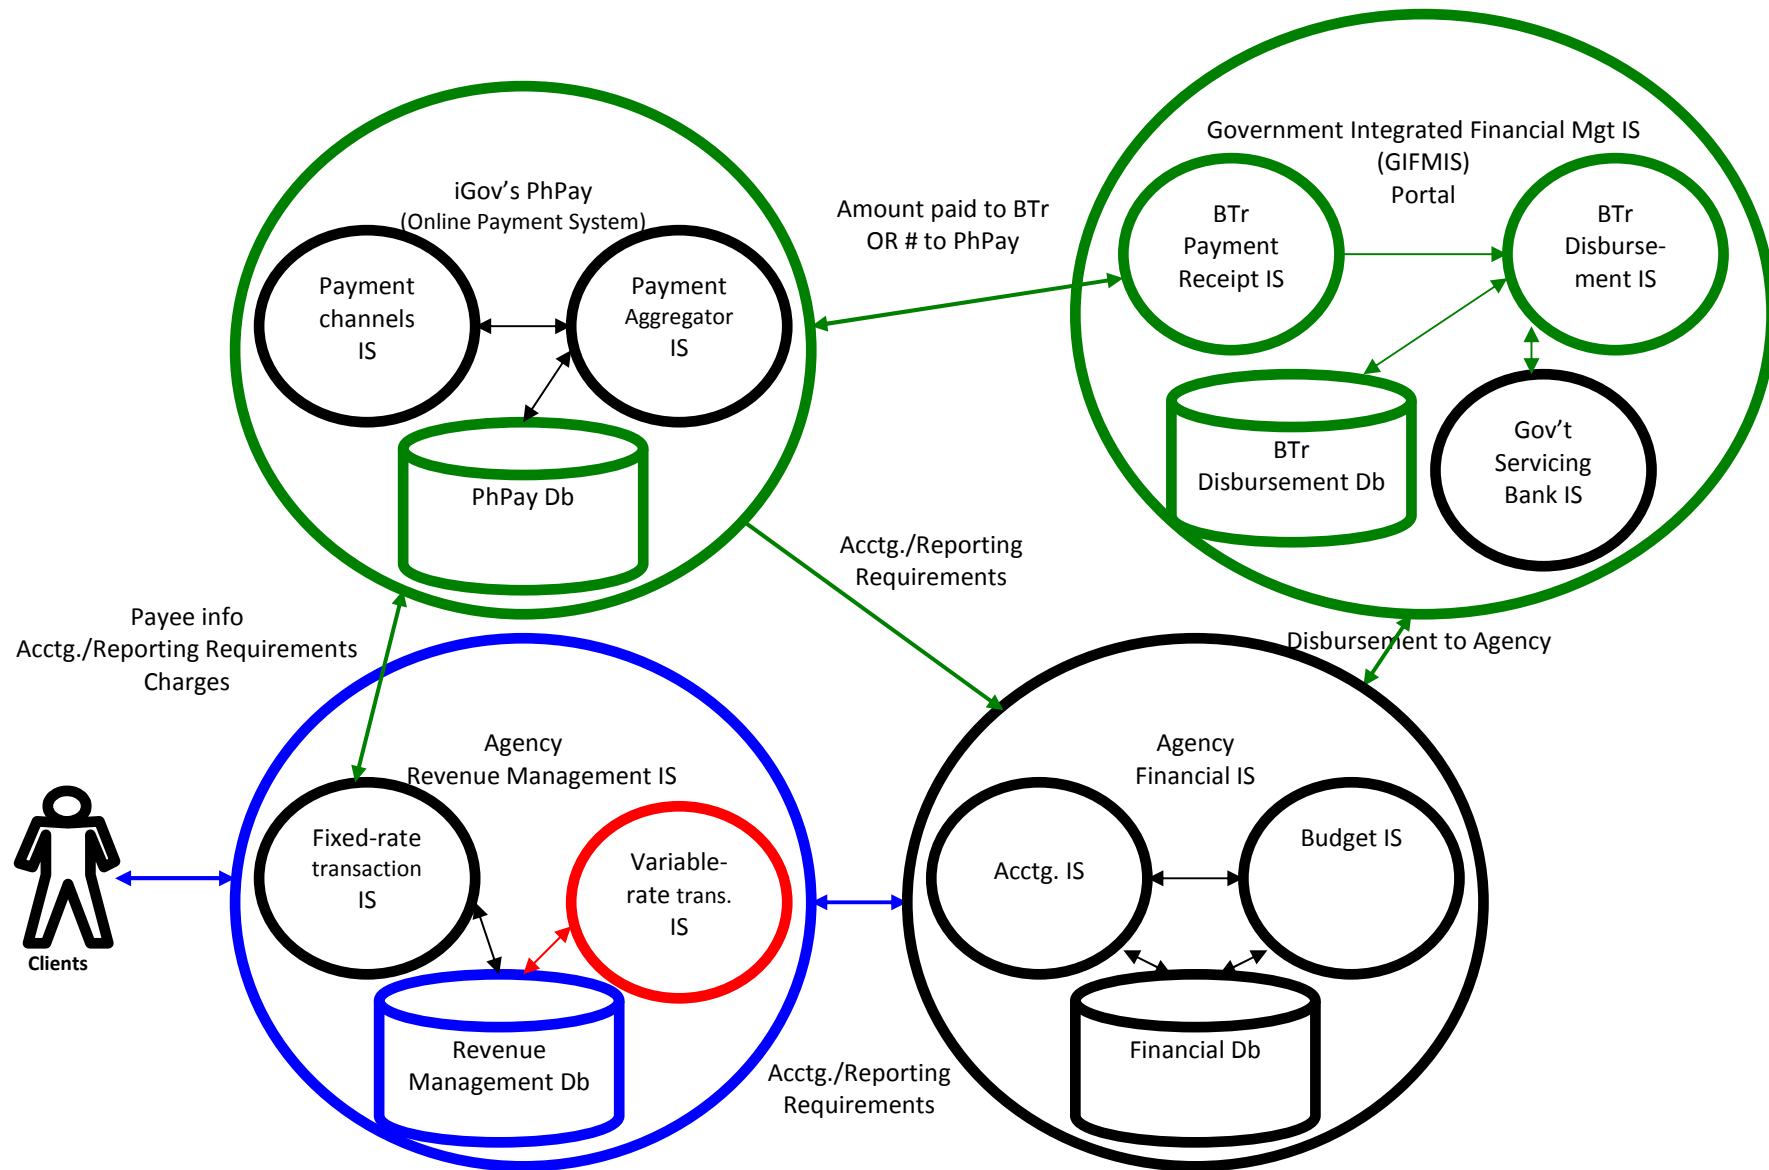

## ANNEX A-2: SAMPLE CONCEPTUAL FRAMEWORK OF INFORMATION SYSTEMS

### Legend:

Red symbols – for development, Blue symbols - for enhancement, Black symbols - operational & continuing, Green symbols - iGovPhil & other cross-agency ICT services.